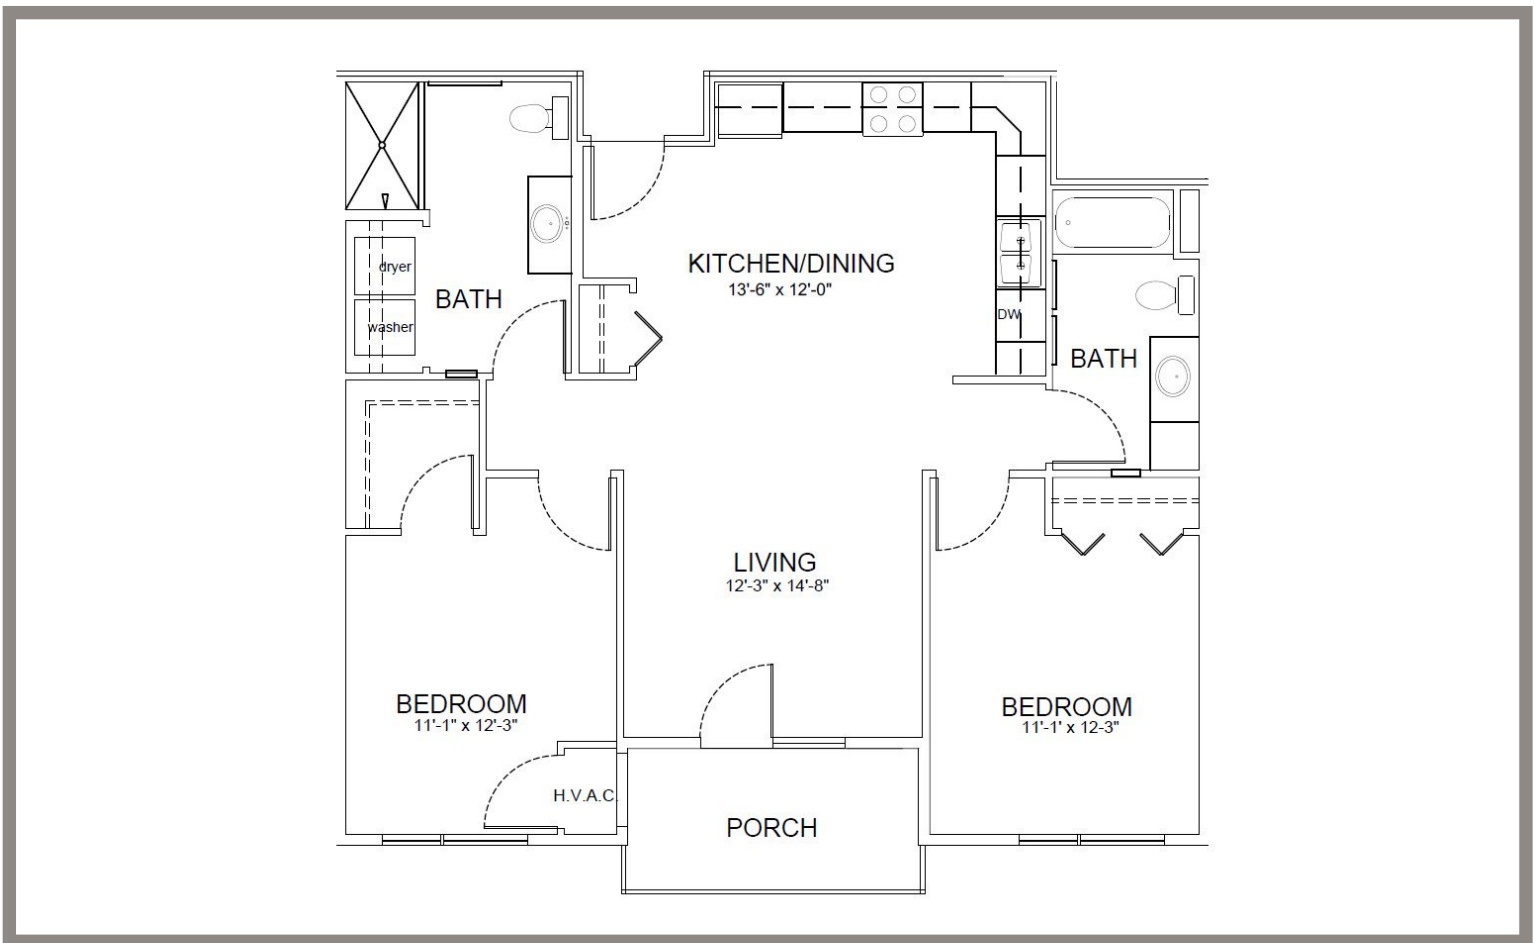

1ST FLOOR

2ND FLOOR

3RD FLOOR

4TH FLOOR

STYLE B | 2 BEDROOM / 2 BATHROOM | 1048 SQFT

Floor plan size and dimensions may vary* 

APARTMENT NUMBER: _____ RENT: _____ DATE AVAILABLE: _____

 2232 W Broadway, Madison, WI 53713